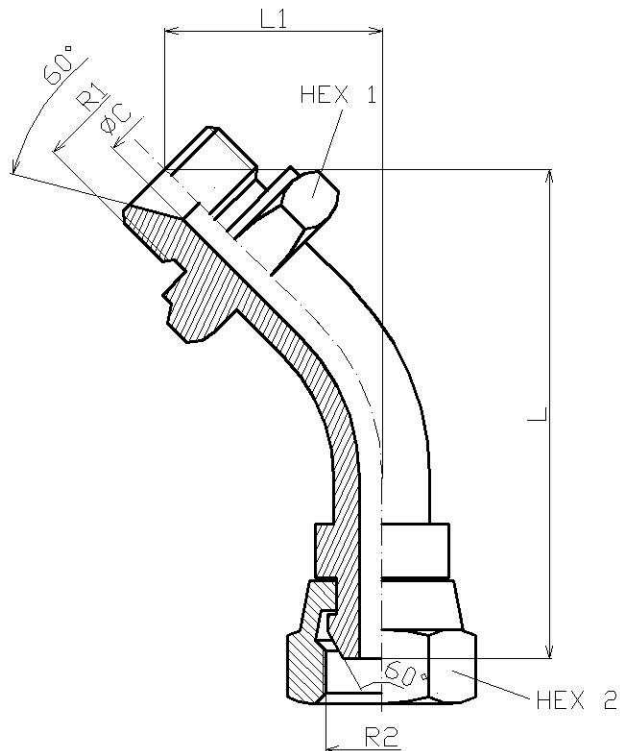

45° Elbow BSP swivel female-male

Part n°	R1	R2	L	L1	HEX 1	HEX 2	ØC
A119504	1/4" BSP	1/4" BSP	50	18	17	19	5
A119506	3/8" BSP	3/8" BSP	60	20	22	22	8
A119508	1/2" BSP	1/2" BSP	63	24	27	27	11
A119512	3/4" BSP	3/4" BSP	83	25	32	32	16
A119516	1" BSP	1" BSP	95	32	41	41	22
A119520	1" 1/4 BSP	1" 1/4 BSP					
A119524	1" 1/2 BSP	1" 1/2 BSP					
A119532	2" BSP	2" BSP					